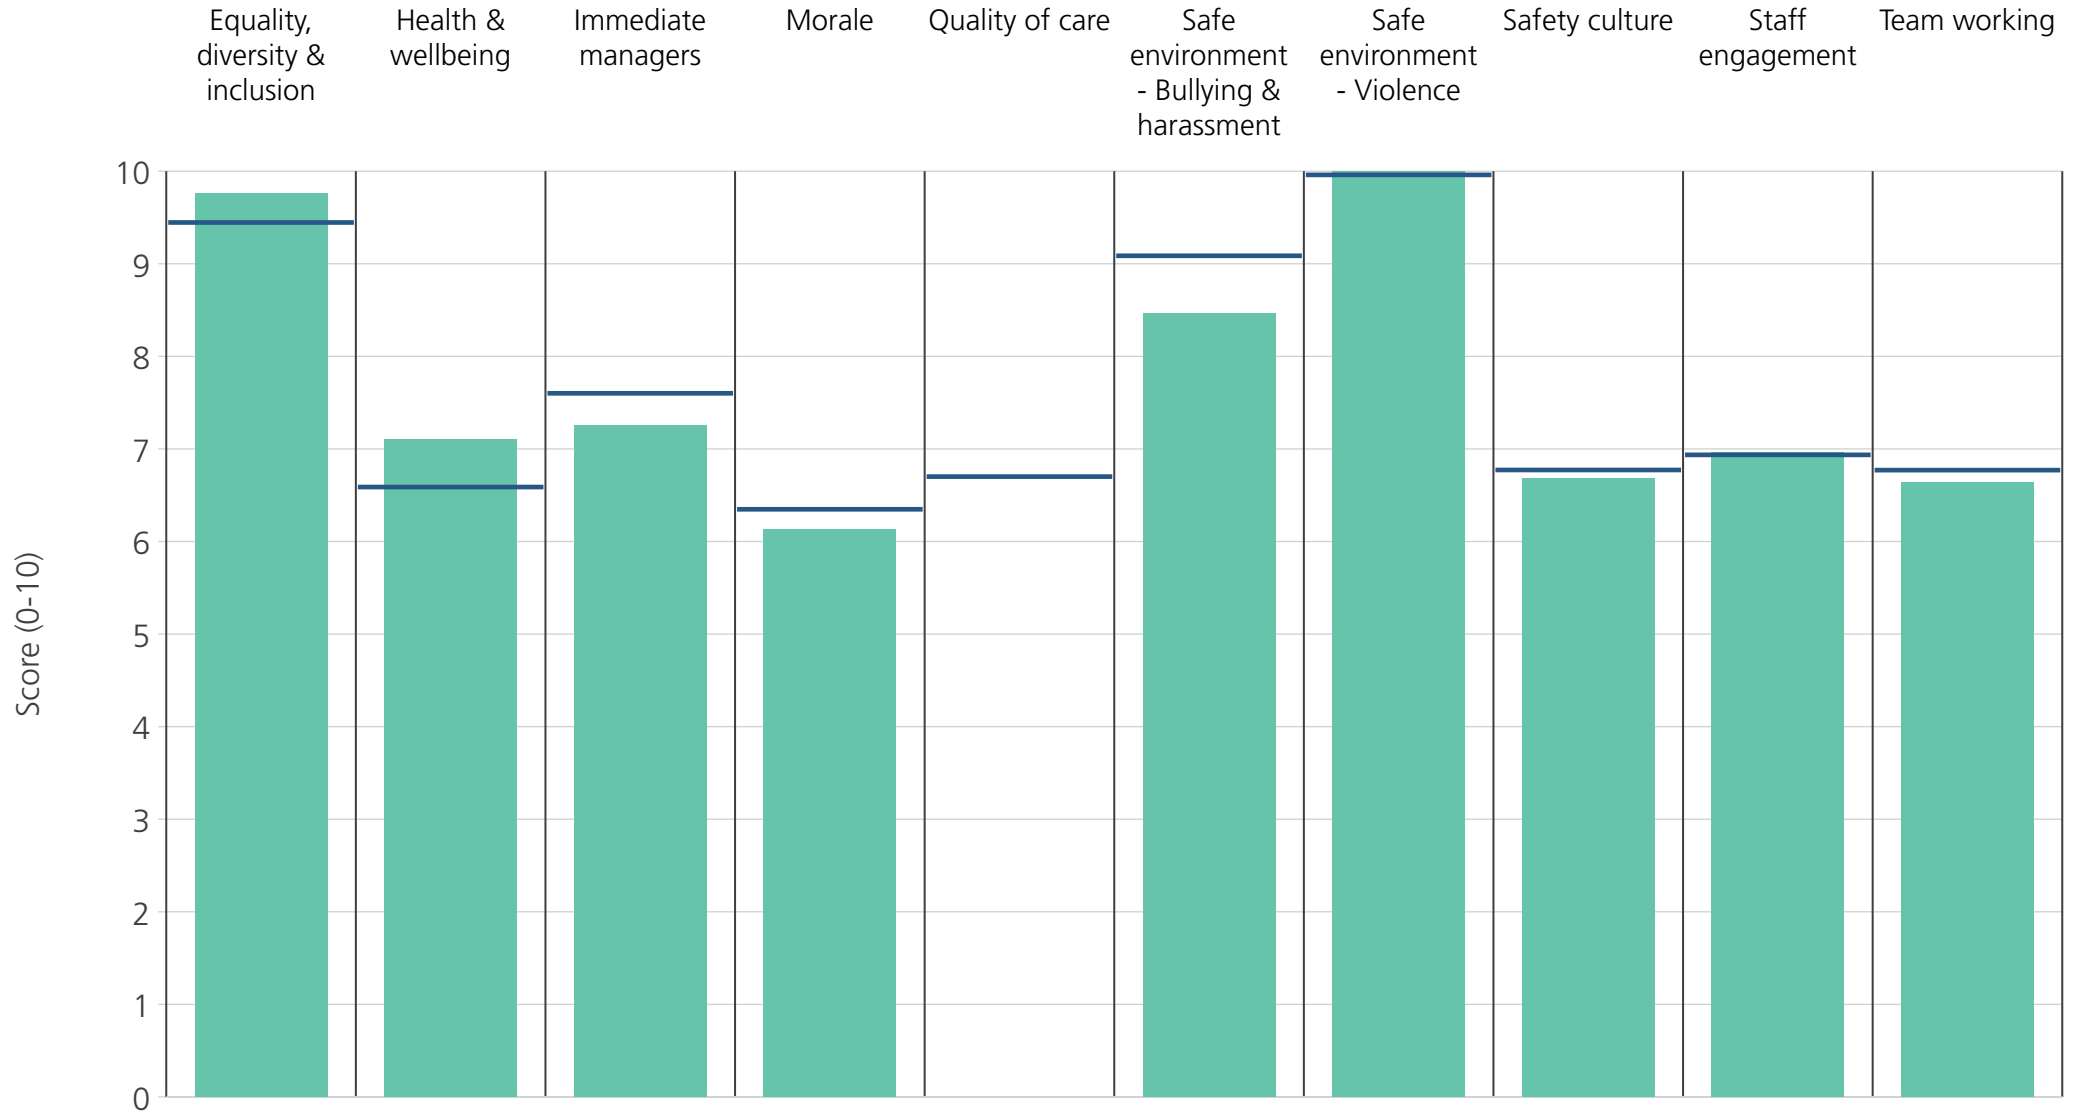

Directorate	9.8	7.1	7.3	6.1	6.7	8.5	10.0	6.7	7.0	6.6
Your org	9.4	6.6	7.6	6.3	6.7	9.1	10.0	6.8	6.9	6.8
Responses	14	14	14	14	5	13	14	14	14	13