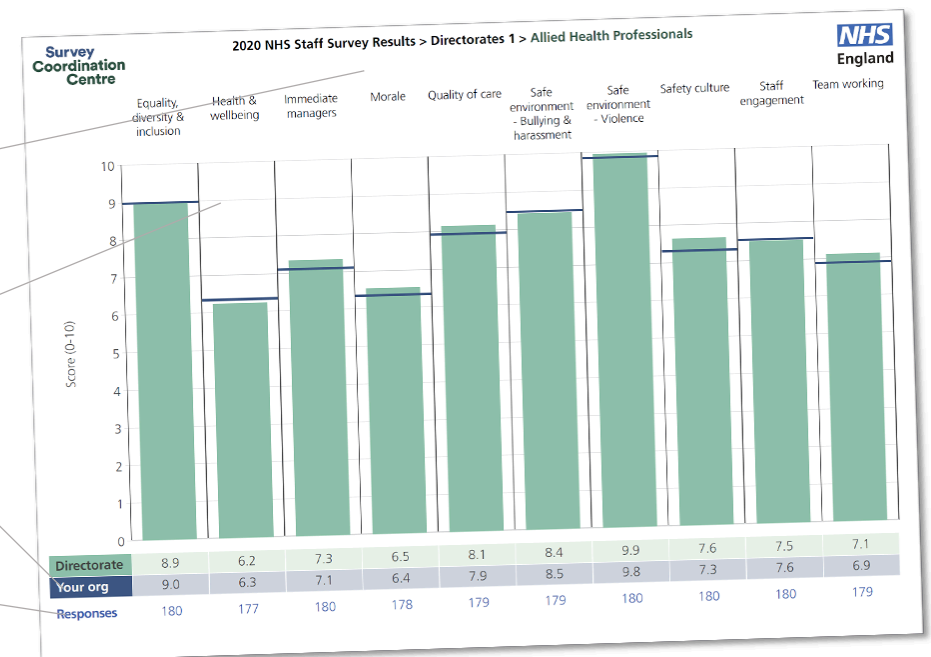

This directorate report for NHS Nottingham and Nottinghamshire CCG contains results by directorate for themes from the 2020 NHS Staff Survey. These results are compared to the unweighted average for your organisation.

The directorate breakdowns used in this report were provided and defined by NHS Nottingham and Nottinghamshire CCG. Details of how the theme scores were calculated are included in the Technical Document, available to download from our [results website](#).

Key features

Breakdown type and **directorate name** are specified in the header. Black text in the header is hyperlinked: clicking on '2020 NHS Staff Survey Results' navigates back to the contents page.

Directorate results are presented in the context of the (unweighted) **organisation average ('Your org')**, so it is easy to tell if a directorate is performing better or worse than the organisation average. For all themes, a higher score is a better result than a lower score.

The **number of responses** feeding into each theme score **for the given directorate** is specified below the table containing the directorate and trust scores.

! Note: when there are less than 11 responses in a group, results are suppressed to protect staff confidentiality