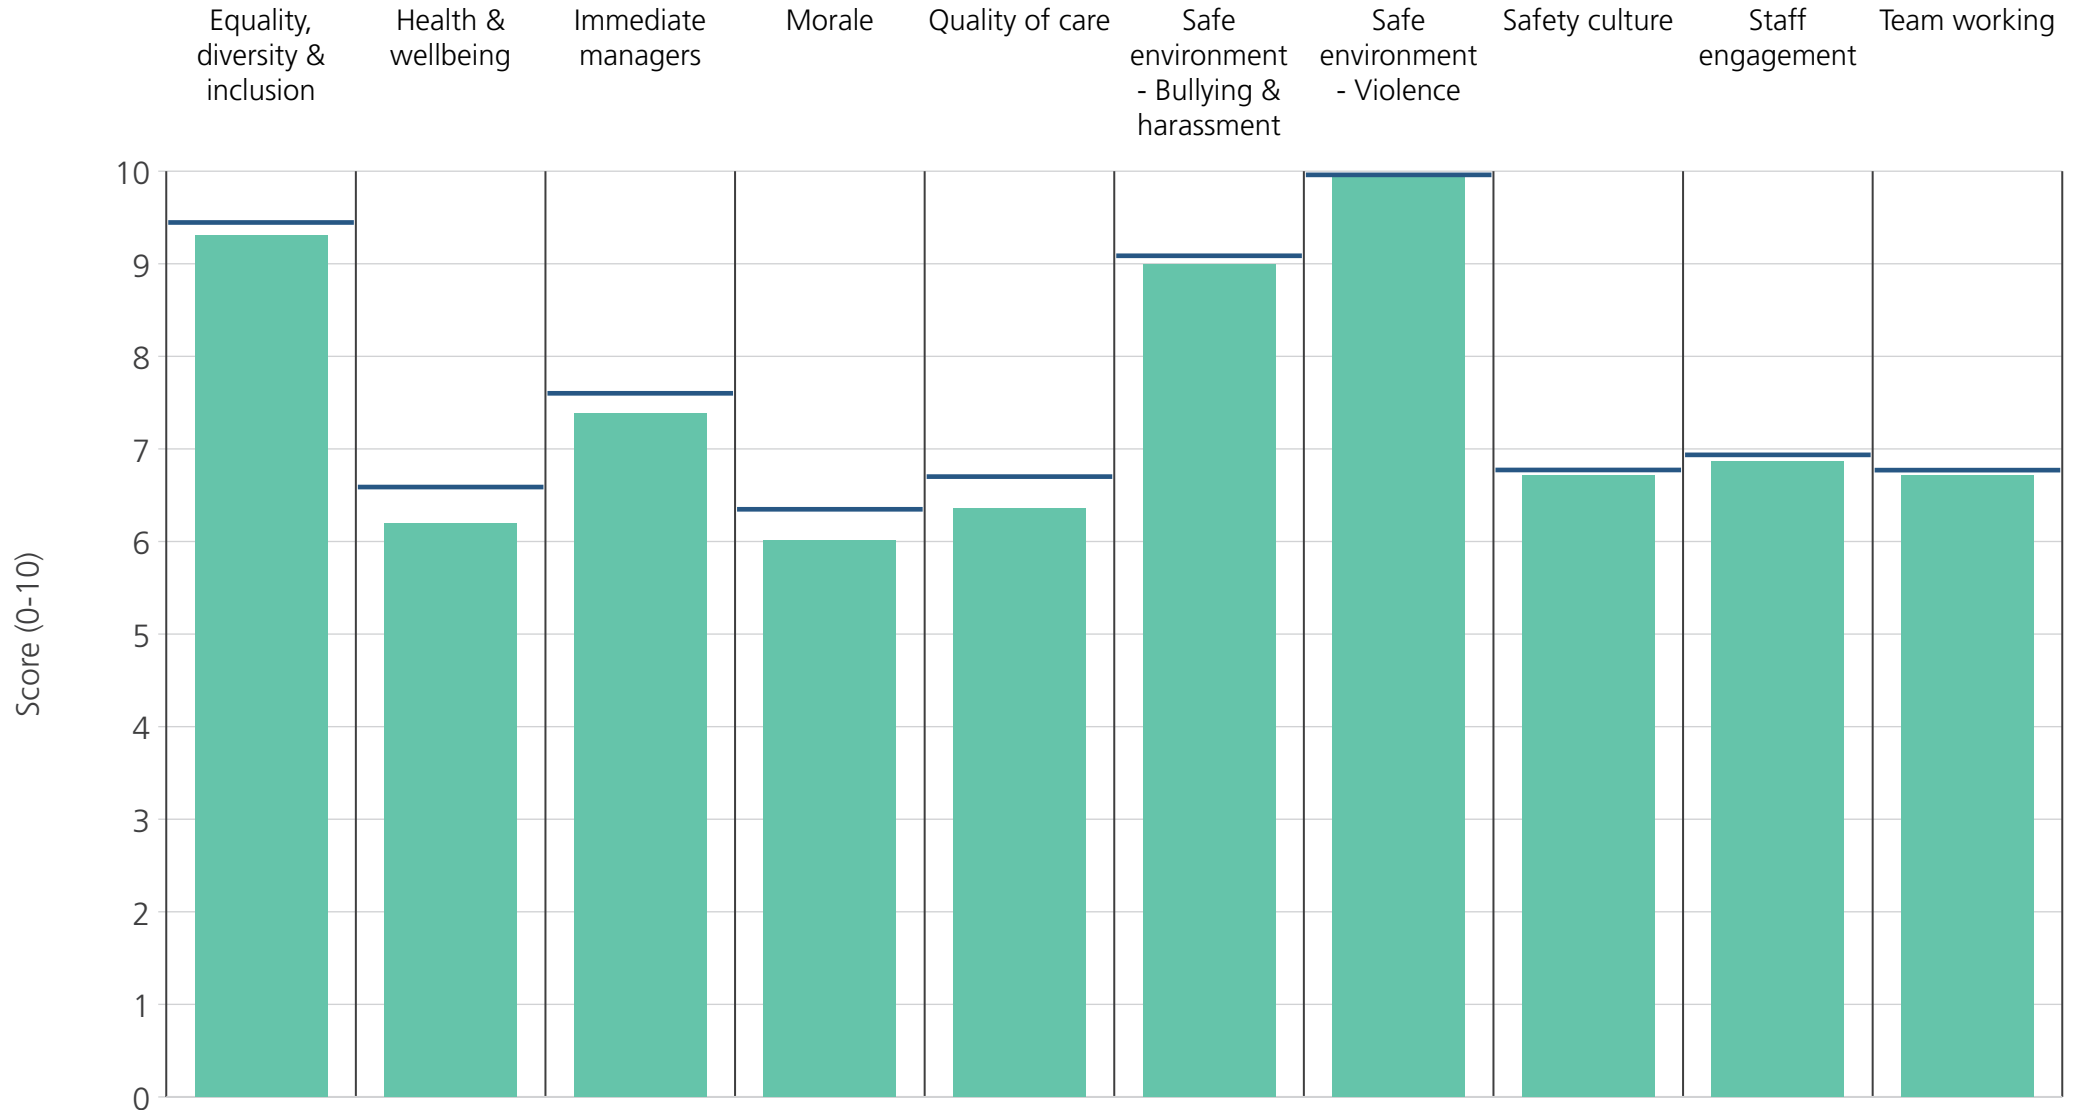

Directorate	9.3	6.2	7.4	6.0	6.4	9.0	10.0	6.7	6.9	6.7
Your org	9.4	6.6	7.6	6.3	6.7	9.1	10.0	6.8	6.9	6.8
Responses	99	99	99	99	36	99	99	99	99	98