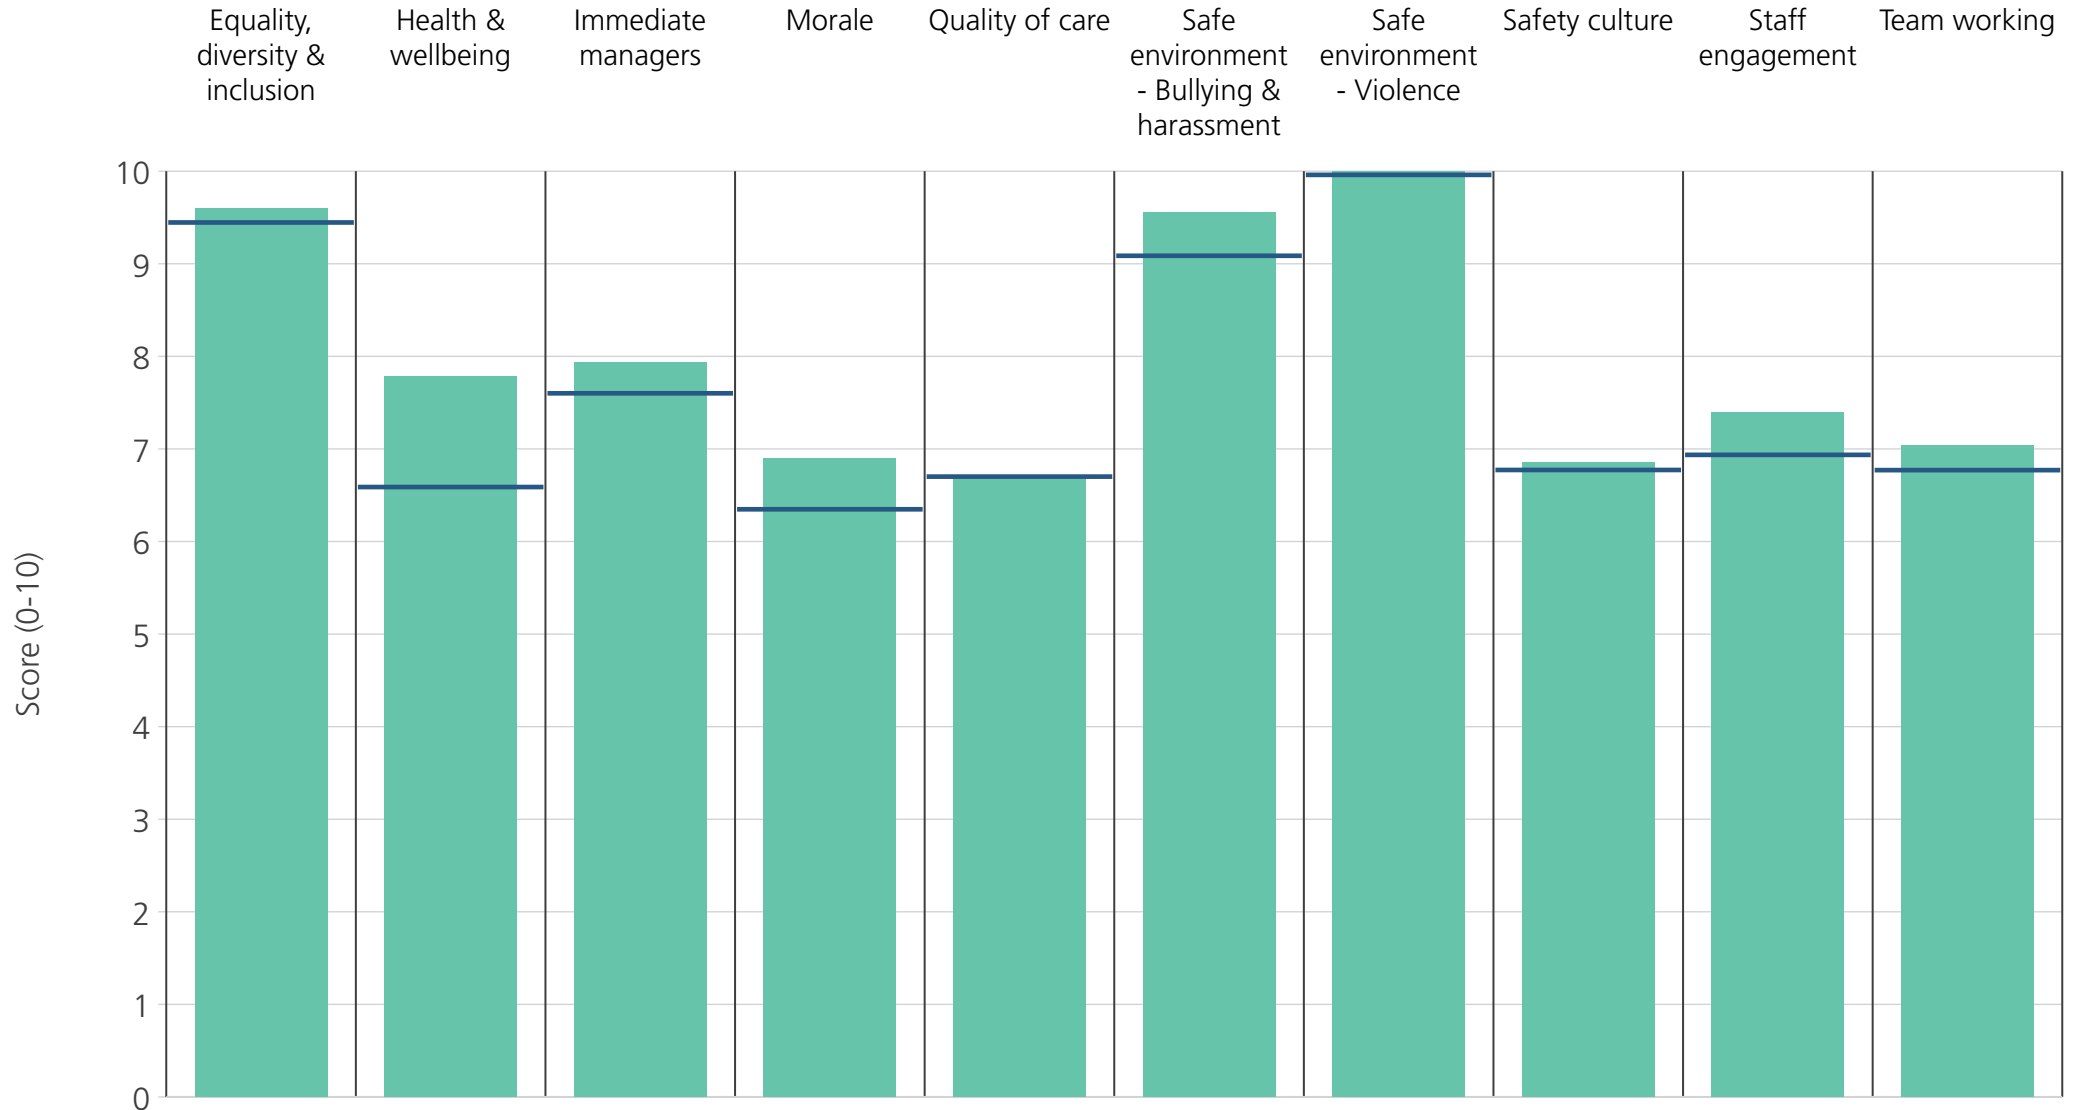

Directorate	9.6	7.8	7.9	6.9	6.7	9.5	10.0	6.9	7.4	7.0
Your org	9.4	6.6	7.6	6.3	6.7	9.1	10.0	6.8	6.9	6.8
Responses	76	76	76	76	24	74	76	76	76	75