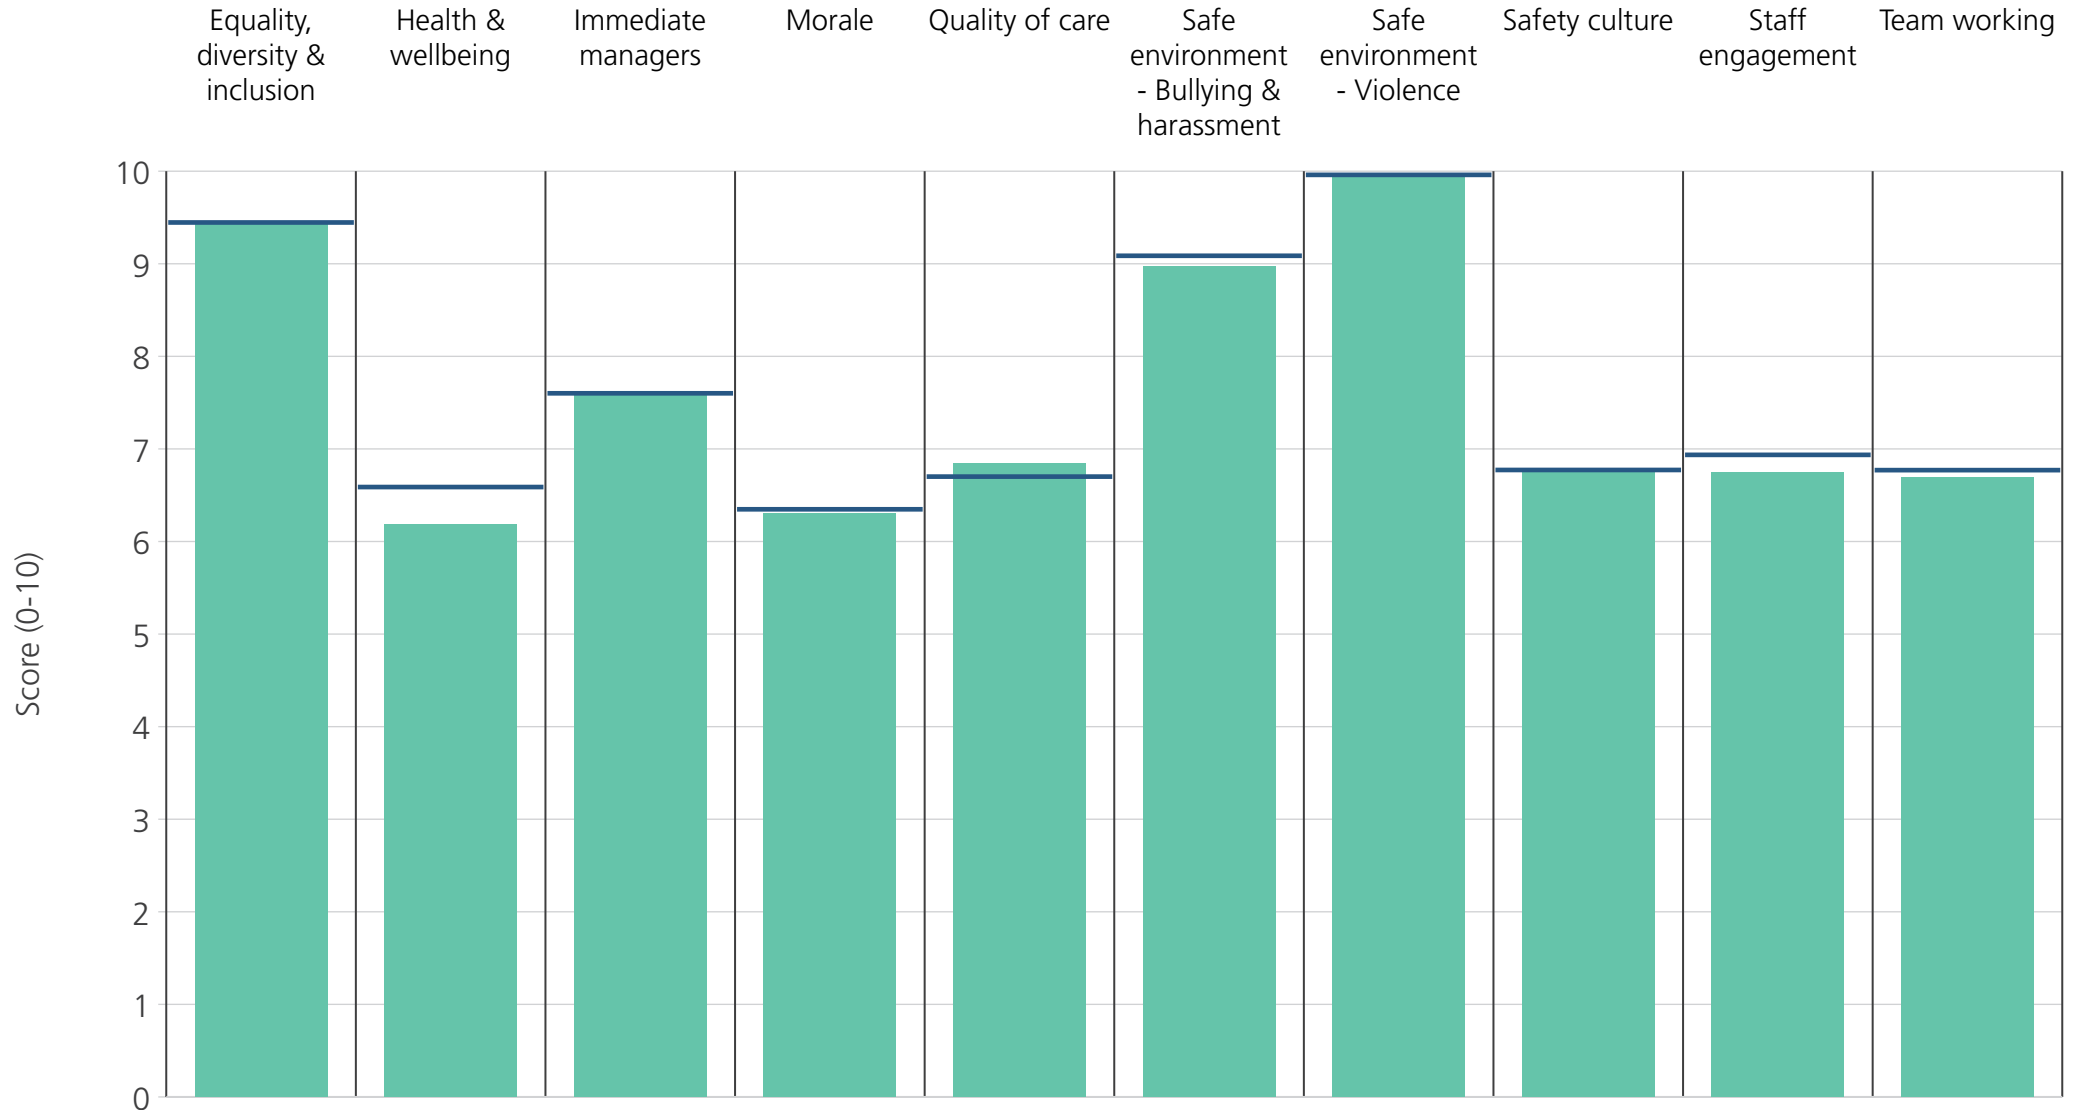

Directorate	9.4	6.2	7.6	6.3	6.8	9.0	9.9	6.8	6.7	6.7
Your org	9.4	6.6	7.6	6.3	6.7	9.1	10.0	6.8	6.9	6.8
Responses	148	148	148	147	93	146	148	148	150	150